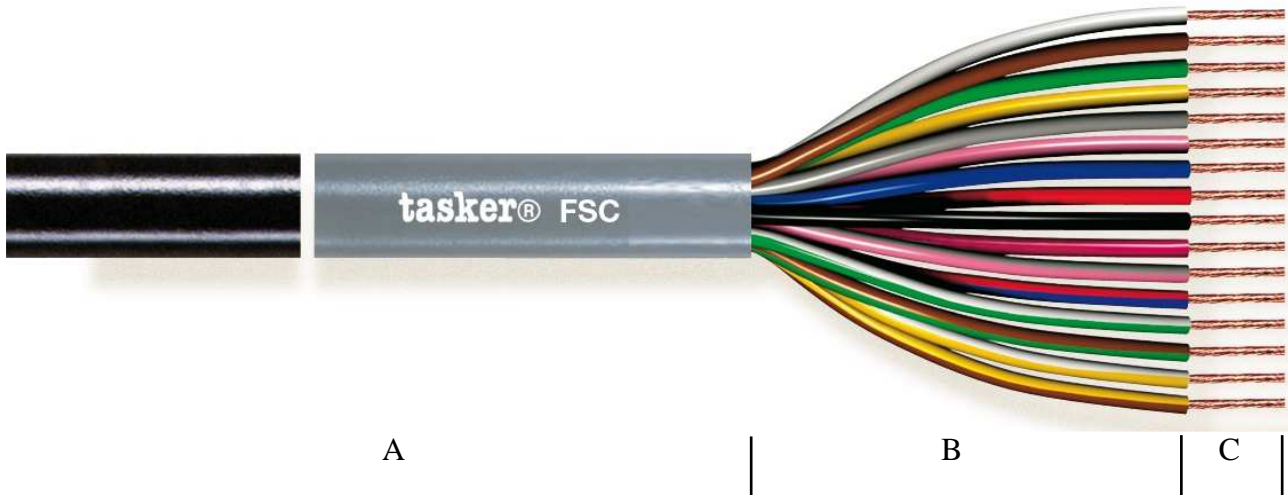

MILAN S.r.l. a socio unico

Head Office – Export department:
Viale Europa, 74
20090 Cusago (MI) Italy
T. +39 02 9039.4556-4158
F. +39 02 9039.4551
www.taskercables.com

Ufficio Commerciale e Centro Distribuzione
Viale Europa 72 Strada F12
20090 Cusago (MI) Italy
T. +39 02 9039.0037-0059
F. +39 02 9039.0049
www.tasker.it

Technical Datasheet

tasker® FSC 12035 – 12x0,35 mm²

Flexible Multi Conductor Cable

Firestop®

✓
RoHS₂
2002/95/EC
2011/65/UE

NOTE
CATEGORY
APPLICATIONS

The picture do not represent the real number of conductors,
Multi Conductor Cable (See Electronics Catalogue)
Electronics and Wiring.

- **A:** Soft **Flame Retardant PVC** sheath available in different color.
  Outer cable Ø: 7,50 (±0,20) mm.
- **B:** Cores Insulation with Soft **Flame Retardant PVC**.
  DIN 47100 Standards. Color Code: White, Brown, Green, Yellow,
  Grey, Pink, Blue, Red, Black, Violet, Grey/Pink, Red/Blue.
  Diam. Ø 1,30 (±0,20) mm.
- **C:** Stranded O.F.C. Red Copper formation 11x0,20 mm.
  Nom. Cross section 12x0,35 mm².

MARKING
CUSTOM
PRODUCTION

tasker® FSC12035 12x0,35 mm² FLEX SHEATHED CABLE Firestop® Made Italy
This product may be custom produced also in **L.S.Z.H.** polymer, **PE, PUR**,
with or without Metallic Armor.

Cable Properties

Conductor Resistance	58,00 Ω/Km
Max Rated Voltage	49 V
Operative Temperature	-20/+70°C

USE	X	Indoor	Interno Edificio	INSTALLATION	X	Fixed	Fissa	INFORMATION	X	RoHS2 Compliant
Impiego		Outdoor Limited	Esterno Limitato	Posa	X	Restricted Mobile	Mobile Limitata	Informazioni	X	Ver. A / 26.05.17
		Outdoor	Esterno			Mobile	Mobile			
		Outdoor Direct Burial	Esterno Interrato			Mobile in Drag Chain	Mobile in Catena