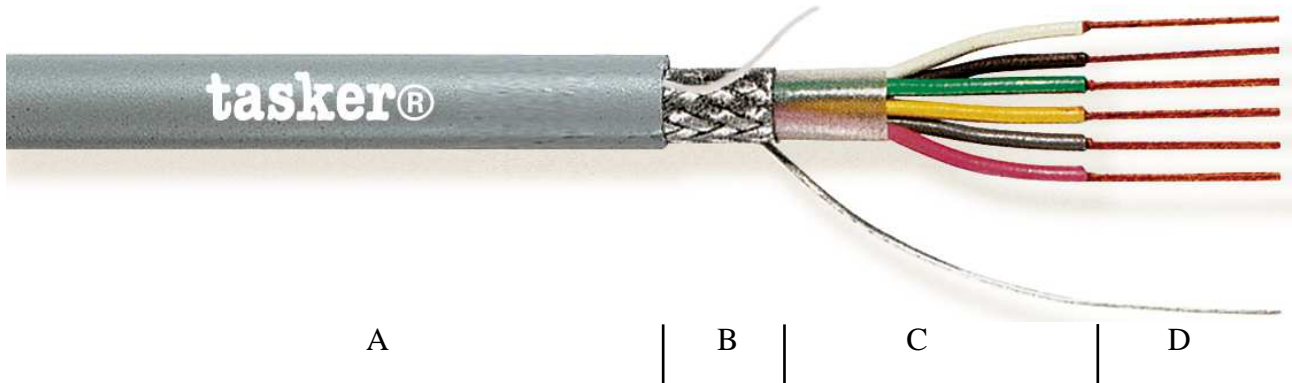

# tasker® C240 – 1x0,14 mm<sup>2</sup> - LiYCY Cable

**NOTE**  
**CATEGORY**  
**APPLICATIONS**

The picture don't represent the real number of conductors  
 Shielded Cable for Data (See Data Network Catalogue)  
 Data transmissions and electronics

- A:** Grey Soft **PVC** Sheath. Outer cable diam. Ø 2,80 (±0,20) mm.
- B:** Braided Shielding O.F.C. Tinned Copper covering 85% + Drain Wire
- C:** Cores Insulation with Soft **PVC**. Core diam. Ø 1,10 (±0,20) mm.  
 Color Code DIN 47100 Standards: White.  
 Stranded with waste filler between conductors and wrapped with Mylar Tape.
- D:** Stranded O.F.C. Red Copper, formation 18x0,10 mm.  
 Nom. Cross section 1x0,14 mm<sup>2</sup>.