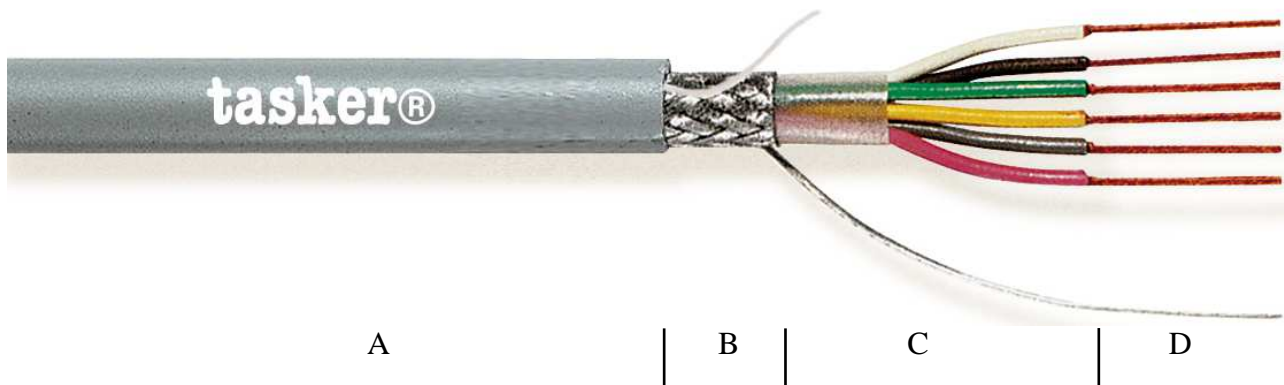

Technical Datasheet

tasker® C242 – 3x0,14 mm² - LiYCY Cable

NOTE
CATEGORY
APPLICATIONS

The picture don't represent the real number of conductors
 Shielded Cable for Data (See Data Network Catalogue)
 Data transmissions and electronics

- A:** Grey Soft **PVC** Sheath. Outer cable diam. Ø 4,00 (±0,20) mm.
- B:** Braided Shielding O.F.C. Tinned Copper covering 85% + Drain Wire
- C:** Cores Insulation with Soft **PVC**. Core diam. Ø 1,10 (±0,20) mm.
 Color Code DIN 47100 Standards: White, Brown, Green.
 Stranded with waste filler between conductors and wrapped with Mylar Tape.
- D:** Stranded O.F.C. Red Copper, formation 18x0,10 mm.
 Nom. Cross section 3x0,14 mm².