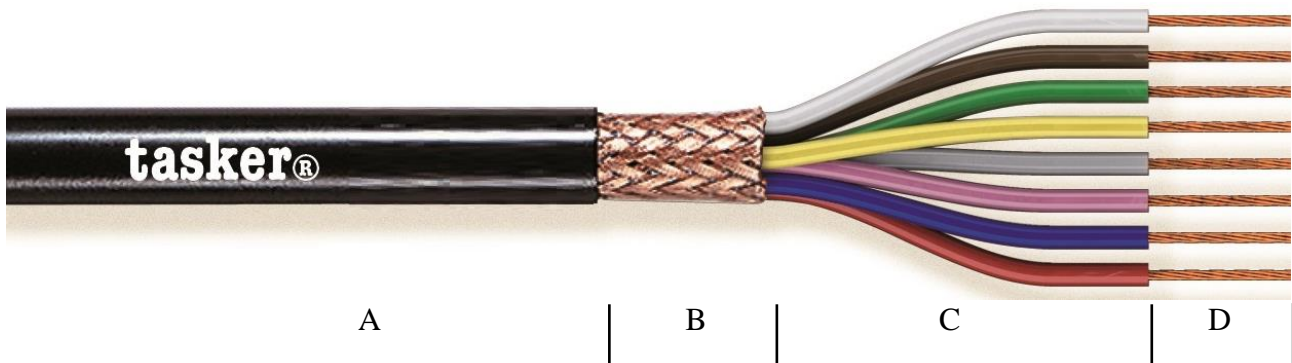

Technical Datasheet

tasker® C6050 CPR – 6x0,50 mm²

Braided Shielded Cable

NOTE
CATEGORY
APPLICATIONS

The picture does not represent the real number of conductors
 Braided Conductor Shielded Cable (See Data Network Catalogue)
 Data transmission and Electronics

- A:** Black **Flame Retardant PVC** sheath.
Outer cable diam. Ø 8,00 (±0,20) mm.
- B:** Braided Shielding O.F.C. Red Copper covering 85%.
- C:** Cores Insulation with **Flame Retardant PVC**.
Core color code with DIN 47100 Standards.
Diam. Ø 1,90 (±0,20) mm.
- D:** Stranded O.F.C. Red Copper formation 16x0,20 mm.
Nom. Cross section 6x0,50 mm².

MARKING

tasker® C6050 CPR 6x0,50 mm² O.F.C. - IMQ 0051-CPR-0966 – 2017 – Eca – 2661 - UKCA – 2022 - BRAIDED SHIELDED CABLE - Firestop® - Made Italy

Cable Properties

Conductor Resistance	38,00 Ω/Km
Capacity Core/Core	120 pF/m
Capacity Core/Shield	220 pF/m
Max Rated Voltage	49 V
Operative Temperature	-20/+70°C