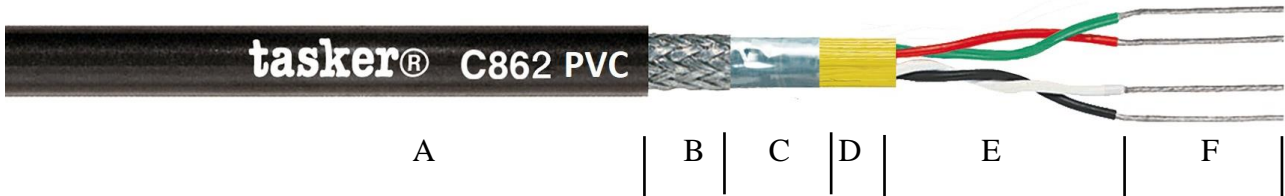

# tasker® C862 PVC – 2x2x0,35 mm<sup>2</sup> DMX512 110 Ohm Cable

**CATEGORY** Special Production DMX Cable  
**APPLICATIONS** DMX control and lights

- A:** Black PVC tubular sheath.  
Outer Diam. Ø 7,50 (±0,20) mm.
- B:** First Shielding in O.F.C. tinned copper Braid covering 85%
- C:** Second Shielding with aluminum foil tape covering 100%
- D:** Kevlar fiber filler between conductors.
- E:** Core Insulation in Foam PE.  
Pairs Color code: Red-Green, White-Black.  
Core Diam. Ø 1,52 (±0,20) mm.
- F:** O.F.C. tinned copper stranded formation 19x0,16 mm.  
Nominal cross section 2x2x0,35 mm<sup>2</sup>.

**MARKING** tasker® C862 PVC - 2x2x0,35 mm<sup>2</sup> - O.F.C. ProFLEX Digital 110 Ω DMX Cable - Made in Italy

**CUSTOM PRODUCTION** This product may be custom produced also in **L.S.Z.H.** polymer, **PE, PUR,** or Metallic Armored.