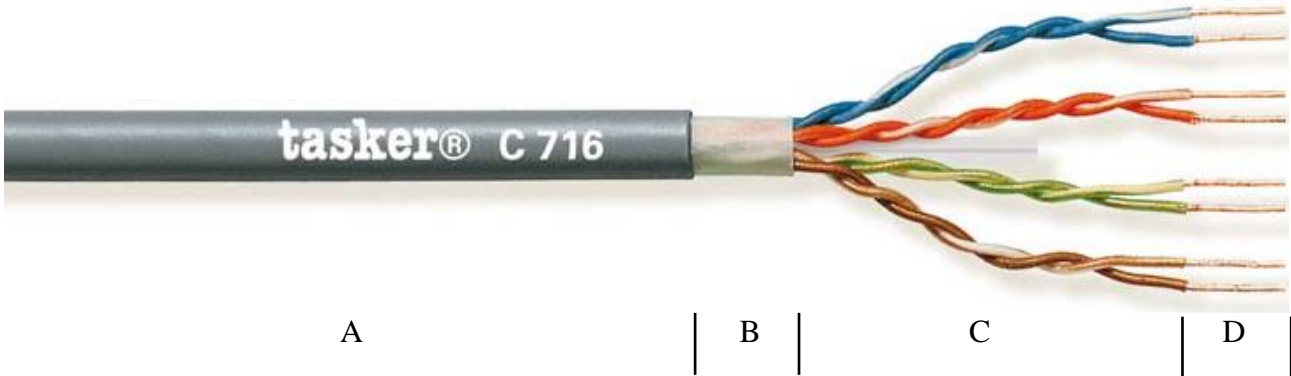

Technical Datasheet **Halogen Free** **Firestop®** **RoHS₃**
tasker® C716 L.S.Z.H. U.T.P. 4x2x0,25 mm²
Cat. 6A 10GBASE-T Ethernet Cable – UL Verified

CATEGORY Cat.6A cable (See Audio or Data Network Catalogue).
APPLICATIONS High Frequency Transmission

- A:** Grey Soft **L.S.Z.H.** Sheath. RAL 7035.
Flame Retardant and without halogen. Outer cable Diam. Ø 6,20 (±0,20) mm.
- B:** The four pairs are stranded together around a central cross filler in PE and wrapped with polyester-based tape.
- C:** Insulation with PE, diam. Ø 1,00 mm, RJ45 plug connector compatible.
Core colors: White – Blue/Blue White-Orange/ Orange,
White-Green/Green, White-Brown/Brown.
- D:** Stiff Wire in O.F.C. Red Copper – 1x0,57 mm.
Nom. Cross section 4x2x0,25 mm².

MARKING **tasker® C716 U.T.P. Cat. 6A 4x2x0,25 mm² - SOLID 100Ω ETL Verified**
 TIA/EIA-568-B.2-10 - Firestop® - L.S.Z.H.

CUSTOM PRODUCTION This product may be custom produced also in **PVC, PE, PUR,** with or without Metallic Armor.