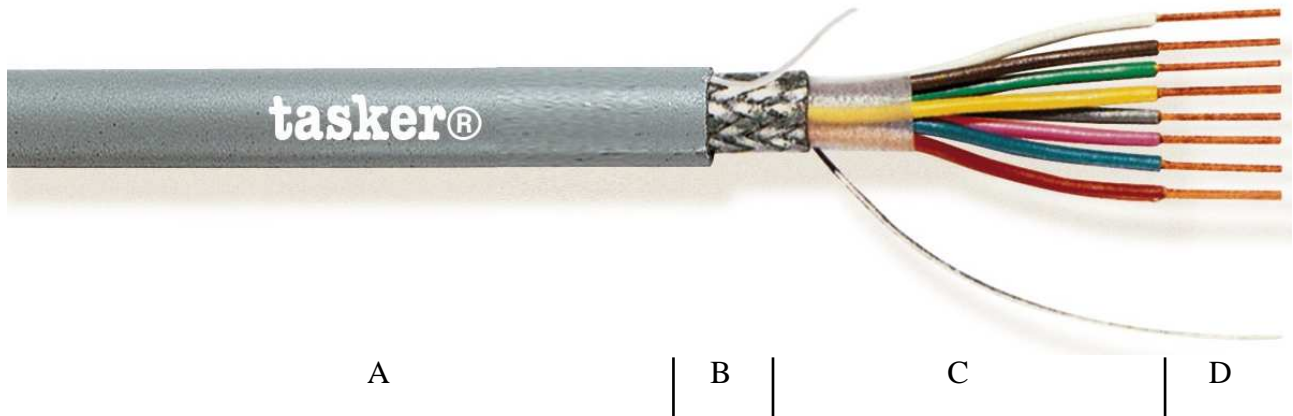

MILAN S.r.l. a socio unico

Head Office – Export department:
Viale Europa, 74
20090 Cusago (MI) Italy
T. +39 02 9039.4556-4158
F. +39 02 9039.4551
www.taskercables.com

Ufficio Commerciale e Centro Distribuzione
Viale Europa 72 Strada F12
20090 Cusago (MI) Italy
T. +39 02 9039.0037-0059
F. +39 02 9039.0049
www.tasker.it

Technical Datasheet

tasker® C219 – 25x0,25 mm² - LiYCY Cable

NOTE
CATEGORY
APPLICATIONS

The picture don't represent the real number of conductors.
Shielded Cable (See Data Network Catalogue)
Data transmission and electronics

- **A:** Grey Soft **PVC** Sheath. Outer cable Ø: 11,40 (±0,10) mm.
- **B:** Braided Shielding in O.F.C. Tinned Copper, covering 85% + Drain Wire.
- **C:** Cores Insulation with Soft **PVC**– DIN 47100 Standards.
  Color Code: White, Brown, Green, Yellow, Grey, Pink, Blue, Red, Black, Violet, Grey/Pink, Red/Blue, White/Green, Brown/Green, White/Yellow, Yellow/Brown, White/grey, Grey/Brown, White/Pink, Pink/Brown, White/Blue, Brown/Blue, White/Red, Brown/Red, White/Black .
  Diam. Ø 1,30 (±0,10) mm. Stranded with waste filler between conductors and wrapped with Mylar Tape.
- **D:** Stranded O.F.C. Red Copper formation 14x0,15 mm.
  Nom. Cross section 25x0,25 mm².

MARKING
CUSTOM
PRODUCTION

tasker® C219 LiYCY 25x0,25 – 23 AWG Low Voltage Computer Cable made in Italy
This product may be custom produced also in **L.S.Z.H.** polymer, **PE, PUR**, with or without Metallic Armor.

Cable Properties

Conductor Resistance	75,85 Ω/Km
Capacity Core/Core	70 pF/mt
Capacity Core/Shield	150 pF/mt
Max Rated Voltage	49 V
Operative Temperature	-15/+70°C

USE	X	Indoor	Interno Edificio	INSTALLATION	X	Fixed	Fissa	INFORMATION	X	RoHS2 Compliant
Impiego		Outdoor Limited	Esterno Limitato	Posa	X	Flexible Limited	Flessibilità limitata	Informazioni	X	Ver. A / 08.07.2016
		Outdoor	Esterno			Dynamic (Drag Chain)	Mobile in Catena			
		Outdoor Direct Burial	Esterno Interrato			Dynamic (Torsion)	Mobile in Torsione