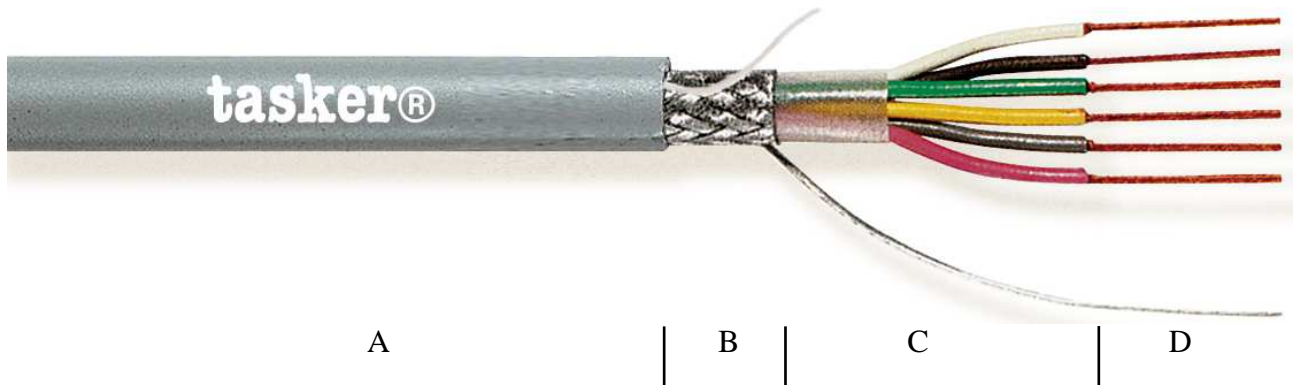

# tasker® C243 – 4x0,14 mm<sup>2</sup> - LiYCY Cable

**NOTE**  
**CATEGORY**  
**APPLICATIONS**

The picture don't represent the real number of conductors  
 Shielded Cable for Data (See Data Network Catalogue)  
 Data transmissions and electronics

- A:** Grey Soft **PVC** Sheath. Outer cable diam. Ø 4,50 (±0,20) mm.
- B:** Braided Shielding O.F.C. Tinned Copper covering 85% + Drain Wire
- C:** Cores Insulation with Soft **PVC**. Core diam. Ø 1,10 (±0,20) mm.  
 Color Code DIN 47100 Standards: White, Brown, Green, Yellow.  
 Stranded with waste filler between conductors and wrapped with Mylar Tape.
- D:** Stranded O.F.C. Red Copper, formation 18x0,10 mm.  
 Nom. Cross section 4x0,14 mm<sup>2</sup>.