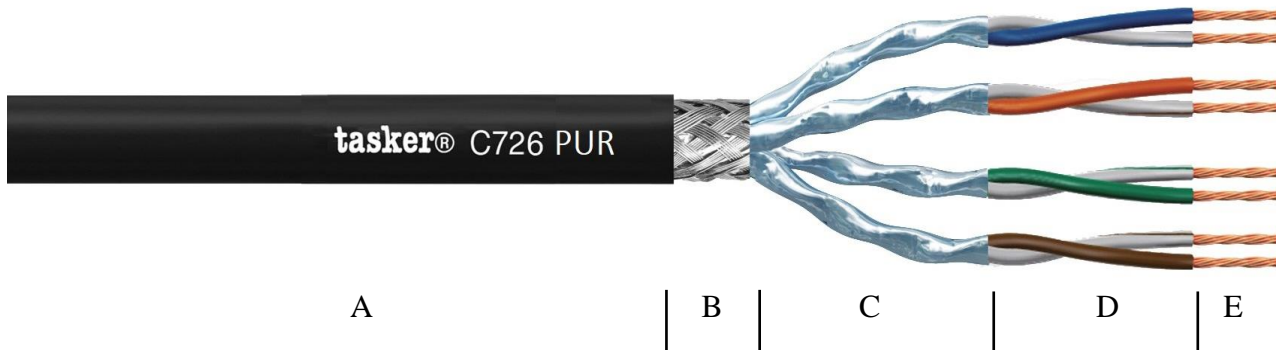

MILAN S.r.l. a socio unico

Head Office – Export department:
Viale Europa, 74
20090 Cusago (MI) Italy
T. +39 02 9039.4556-4158
F. +39 02 9039.4551
www.taskercables.com

Ufficio Commerciale e Centro Distribuzione
Viale Europa 72 Strada F12
20090 Cusago (MI) Italy
T. +39 02 9039.0037-0059
F. +39 02 9039.0049
www.tasker.it

Technical Datasheet

tasker® C726 PUR S.-F.T.P. Cat. 7 Flex Cable

CATEGORY High Frequency Transmission Data (See Audio Catalogue)
APPLICATIONS LAN cabling, high frequency patch cord, Digital A/V over Cat. cables

- **A:** Black Polyurethane (**PUR**) Sheath. Outer Diam. Ø 6,30 (±0,20) mm. Flame Retardant, Halogen Free and UV, Chemical, Water and Oil Resistant.
- **B:** O.F.C. tinned copper Braid shielding covering 65%
- **C:** shielding with aluminum/polyester tape, covering 100%, on each single pairs.
- **D:** Foam-skin polyethylene – max 1.05mm. RJ45 plug connector compatible. white-blue, white-orange, white-green, white-brown.
- **E:** Stranded wires in O.F.C. Red Copper - formation 7x0,16 mm. Nom. Cross section 4x2x0.14mm².

MARKING **tasker®** C726 PUR S-F.T.P. 4x2x0,14 mm² CAT.7 EXTRA FLEX ETHERNET DIGITAL SOUND FIRESTOP® - HALOGEN FREE - OUTDOOR USE - Made in Italy

CUSTOM PRODUCTION This product may be custom produced also in **L.S.Z.H.** polymer, **PE, PVC**, with or without Metallic Armor.

Cable Properties

Conductor Resistance	138 Ω/Km
Impedance	100 Ω
Max Rated Voltage	49 V
Operative Temperature	-40/+80°C

USE	☒	Indoor	Interno Edificio	INSTALLATION	☒	Fixed	Fissa	INFORMATION	☒	RoHS3 Compliant
Impiego	☒	Outdoor Limited	Esterno Limitato	Posa	☒	Restricted Mobile	Mobile Limitata	Informazioni	☒	Ver. A / 16.04.19
	☒	Outdoor	Esterno			Mobile	Mobile			
		Outdoor Direct Burial	Esterno Interrato			Mobile in Drag Chain	Mobile in Catena