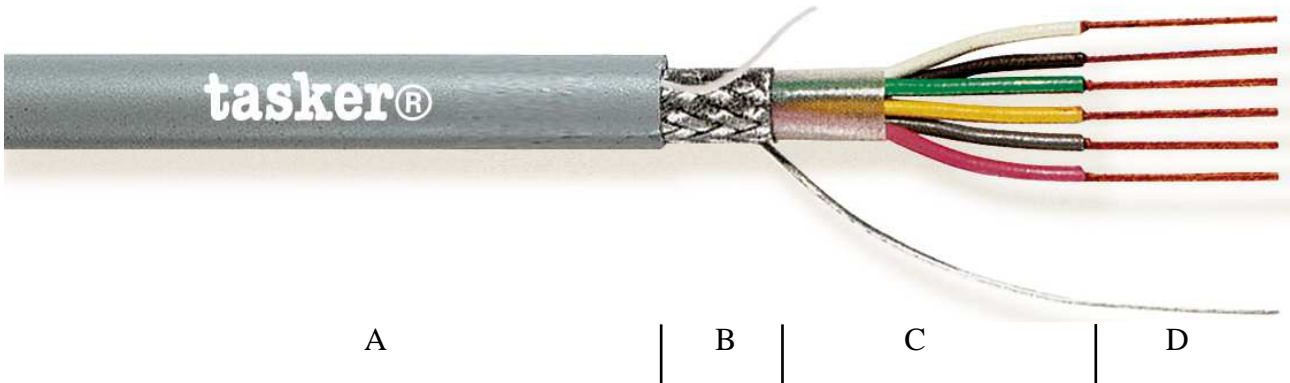

Technical Datasheet

tasker® C244 – 6x0,14 mm² - LiYCY Cable

NOTE
CATEGORY
APPLICATIONS

The picture don't represent the real number of conductors
 Shielded Cable for Data (See Data Network Catalogue)
 Data transmissions and electronics

- A:** Grey Soft **PVC** Sheath. Outer cable diam. Ø 5,20 (±0,20) mm.
- B:** Braided Shielding O.F.C. Tinned Copper covering 85% + Drain Wire
- C:** Cores Insulation with Soft **PVC**. Core diam. Ø 1,10 (±0,20) mm.
 Color Code DIN 47100 Standards: White, Brown, Green, Yellow, Grey, Pink.
 Stranded with waste filler between conductors and wrapped with Mylar Tape.
- D:** Stranded O.F.C. Red Copper, formation 18x0,10 mm.
 Nom. Cross section 6x0,14 mm².