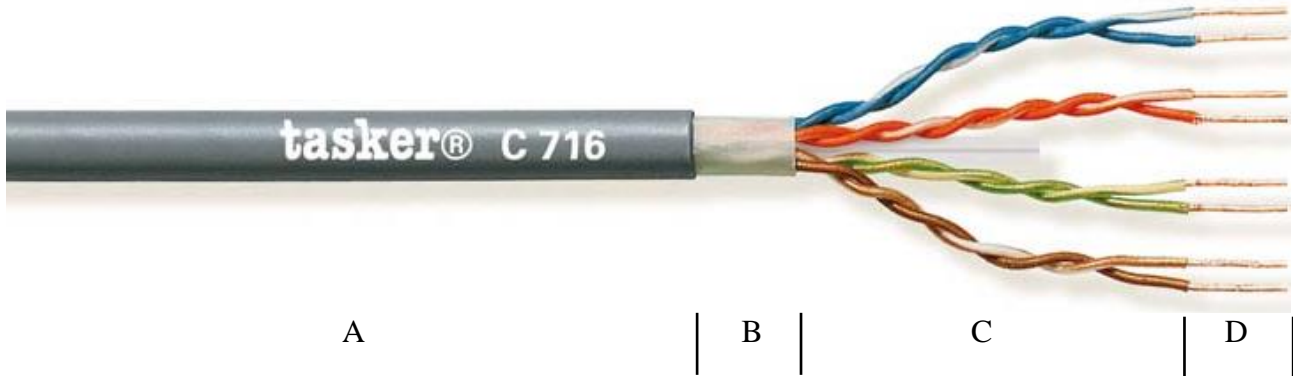

Technical Datasheet **Halogen Free** **Firestop®** **RoHS<sub>3</sub>**  
**tasker® C716 L.S.Z.H. U.T.P. 4x2x0,25 mm<sup>2</sup>**  
**Cat. 6A 10GBASE-T Ethernet Cable**

**CATEGORY**  
**APPLICATIONS**

Cat.6A cable (See Audio or Data Network Catalogue).  
 High Frequency Transmission

- A:** Grey Soft **L.S.Z.H.** Sheath. RAL 7035.
- B:** Flame Retardant and without halogen. Outer cable Diam. Ø 6,20 (±0,20) mm.
- C:** Insulation with PE, diam. Ø 1,00 mm, RJ45 plug connector compatible.  
 Core colors: White – Blue/Blue White-Orange/ Orange,  
 White-Green/Green, White-Brown/Brown.
- D:** Stiff Wire in O.F.C. Red Copper – 1x0,57 mm.  
 Nom. Cross section 4x2x0,25 mm<sup>2</sup>.

**MARKING**

**tasker® C716 U.T.P. Cat. 6A 4x2x0,25 mm<sup>2</sup> - SOLID 100Ω ETL Verified**  
 TIA/EIA-568-B.2-10 - Firestop® - L.S.Z.H.

**CUSTOM**  
**PRODUCTION**

This product may be custom produced also in **PVC, PE, PUR,**  
 with or without Metallic Armor.