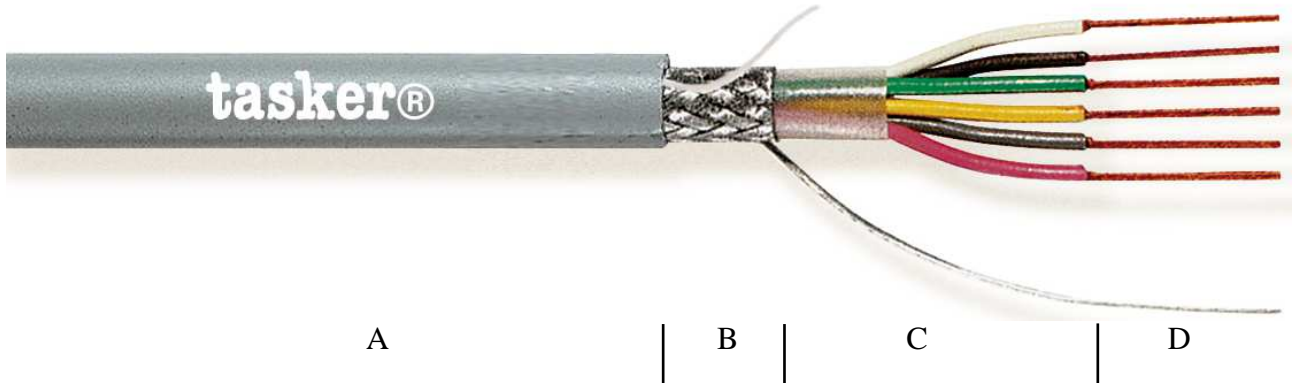

Technical Datasheet

tasker® C253 – 25x0,14 mm² - LiYCY Cable

NOTE The picture don't represent the real number of conductors
CATEGORY Shielded Cable for Data (See Data Network Catalogue)
APPLICATIONS Data transmissions and electronics

- A:** Grey Soft **PVC** Sheath. Outer cable diam. Ø 9,30 (±0,20) mm.
- B:** Braided Shielding O.F.C. Tinned Copper covering 85% + Drain Wire
- C:** Cores Insulation with Soft **PVC**. Core diam. Ø 1,10 (±0,20) mm.
 Color Code DIN 47100 Standards: White, Brown, Green, Yellow, Grey, Pink, Blue, Red, Black, Violet, Grey/Pink, Red/Blue, White/Green, Brown/Green, White/Yellow, Yellow/Brown, White/Grey, Grey/Brown, White/Pink, Pink/Brown, White/Blue, Brown/Blue, White/Red, Brown/Red, White/Black. Stranded with waste filler between conductors and wrapped with Mylar Tape.
- D:** Stranded O.F.C. Red Copper, formation 18x0,10 mm.
 Nom. Cross section 25x0,14 mm².